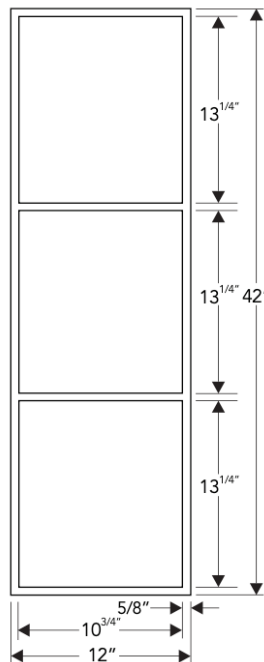

neelnox

LET
THERE
BE **DESIGN.**

FEATURES

- Premium 304 Grade Stainless Steel
- Flushmount Profile
- Equipped with SoundDefy™ noise concealing technology
- Sloped bottom ensures proper drainage of water
- Y I B O N D adhesive included to tile the back of the shelf as per client's preference
- Optional Top Mount Installation as per client's preference
- Fillers provided to Flushmount with tiles of thicknesses 4mm, 6mm, 8mm, 10mm & 12mm
- No installation hardware required

Model	Profile	Size (Niche)	Size (Outer)	Rim	Depth	Bottom Slope
Y-59	Flushmount	10 ^{3/4} x 13 ^{1/4} inches 274 x 338 mm	12 x 42 inches 305 x 1067 mm	5/8 inches 15 mm	3 ^{3/4} inches 97 mm	3/16 inches 5 mm

Product as shown in polished finish

Y-59P

Dimension in inches

Installation Notes

Cut out size : 11 x 41 inches

NOTE: Dimensions subject to change without notice.